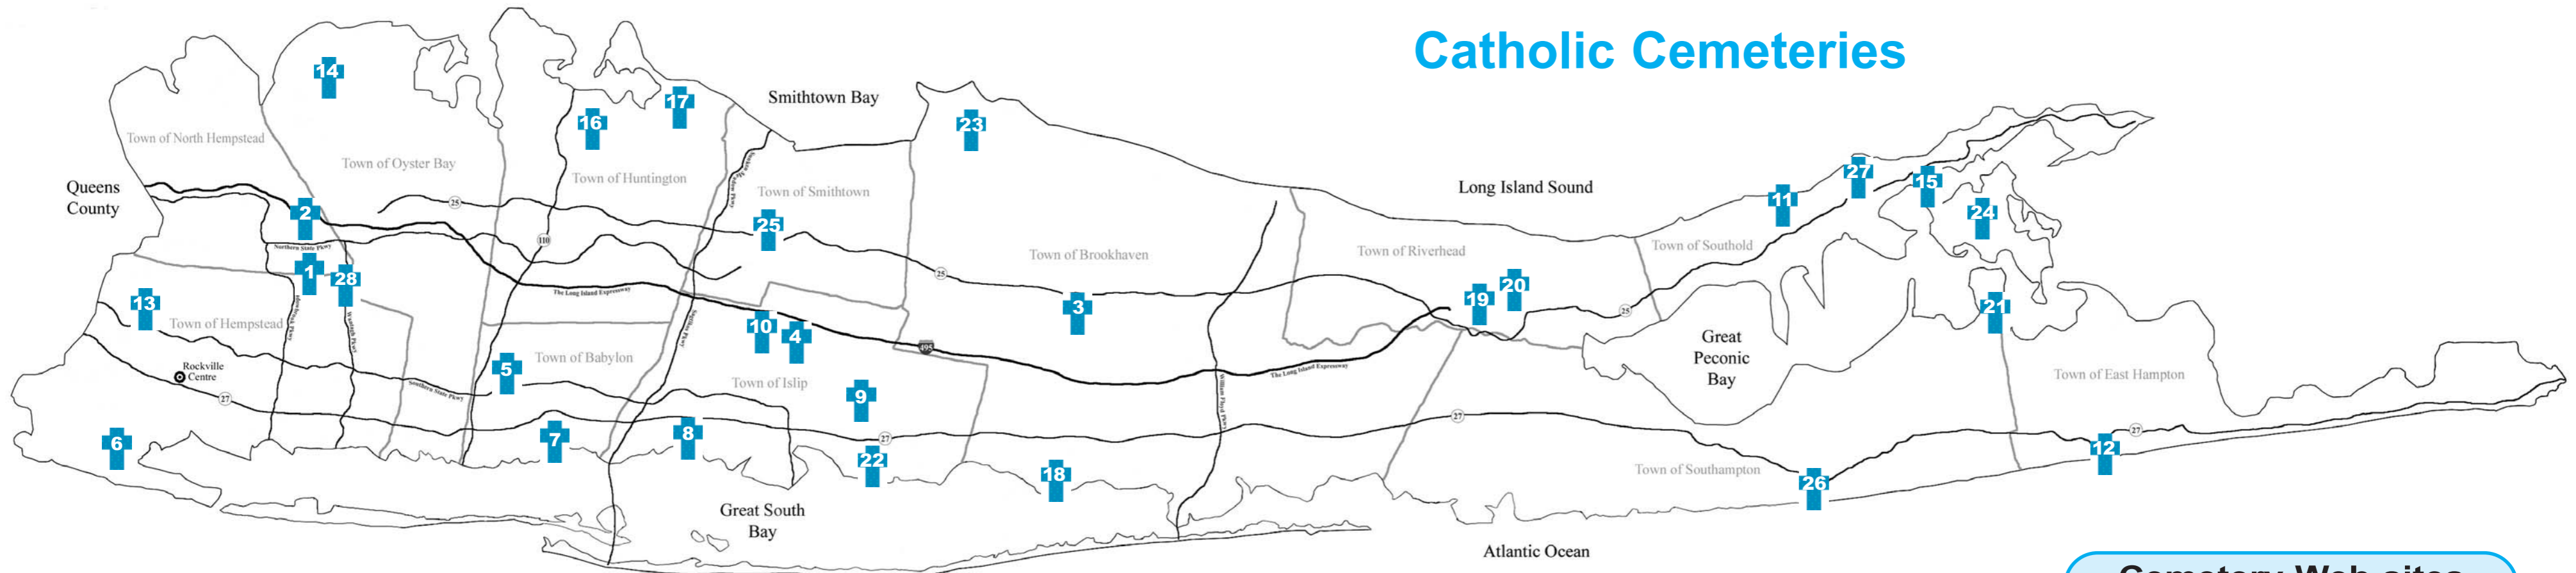

Catholic Cemeteries

Diocesan Cemeteries Rockville Centre Diocese

Diocesan Cemeteries Brooklyn Diocese with Long Island Locations

8 St. Patrick
9 No. Clinton Avenue
Bay Shore, NY 11706

13 St. Boniface
631 Elmont Road
Elmont, NY 11003

19 St. Isidore
622 Pulaski Street
Riverhead, NY 11901

24 Our Lady of the Isle
Prospect Avenue
Shelter Island Heights, NY 11965

1 Holy Rood Cemetery
111 Old Country Road
Westbury, NY 11590

**5 St. Charles / Resurrection
Cemeteries**
Conklin Street
Farmingdale, NY 11735

9 St. John Nepomucene
1140 Locust Avenue
Bohemia, NY 11716

14 St. Patrick
235 Glen Street
Glen Cove, NY 11542

20 St. John the Evangelist
546 St. John's Place
Riverhead, NY 11901

25 St. Patrick
280 East Main Street
Smithtown, NY 11787

2 Queen of Peace Cemetery
Old Westbury, NY 11568
Pending a final approval

**6 St. Mary Star of the Sea
Cemetery**
Rockaway Turnpike
Lawrence, NY 11559

10 St. John of God
*(located with Queen of All Saints
Diocesan Cemetery)*
115 Wheeler Road
Central Islip, NY 11722

15 St. Agnes
Front Street
Greenport, NY 11944

21 St. Andrew
122 Division Street
Sag Harbor, NY 11963

**26 Sacred Hearts of Jesus &
Mary**
168 Hill Street
Southampton, NY 11968

3 Holy Sepulchre Cemetery
3442 Route 112
Coram, NY 11727

Parish Cemeteries

11 Sacred Heart
Main Road
Cutchogue, NY 11935

16 St. Patrick
400 Main Street
Huntington, NY 11743

22 St. Lawrence the Martyr
27 Handsome Avenue
Sayville, NY 11782

27 St. Patrick
Main Road
Southold, NY 11971

4 Queen of All Saints Cemetery
115 Wheeler Road
Central Islip, NY 11722

7 St. Joseph
39 No. Carll Avenue
Babylon, NY 11702

12 Most Holy Trinity
57 Buell Lane
East Hampton, NY 11937

17 St. Philip Neri
344 Main Street
Northport, NY 11768

23 St. James
429 Route 25A
Setauket, NY 11733

28 St. Brigid
50 Post Avenue
Westbury, NY 11590
*Note: St. Brigid's Parish
Cemetery is located on the grounds
of Holy Rood Cemetery*

18 St. Francis de Sales
7 Amity Street
Patchogue, NY 11772
Contact Holy Sepulchre Cemetery

Cemetery Web sites

For more information about the cemeteries in our area, see the following web sites:

Diocese of Rockville Centre:
www.holyroodcemetery.org

Diocese of Brooklyn:
www.cathcemetery-bklyn.org