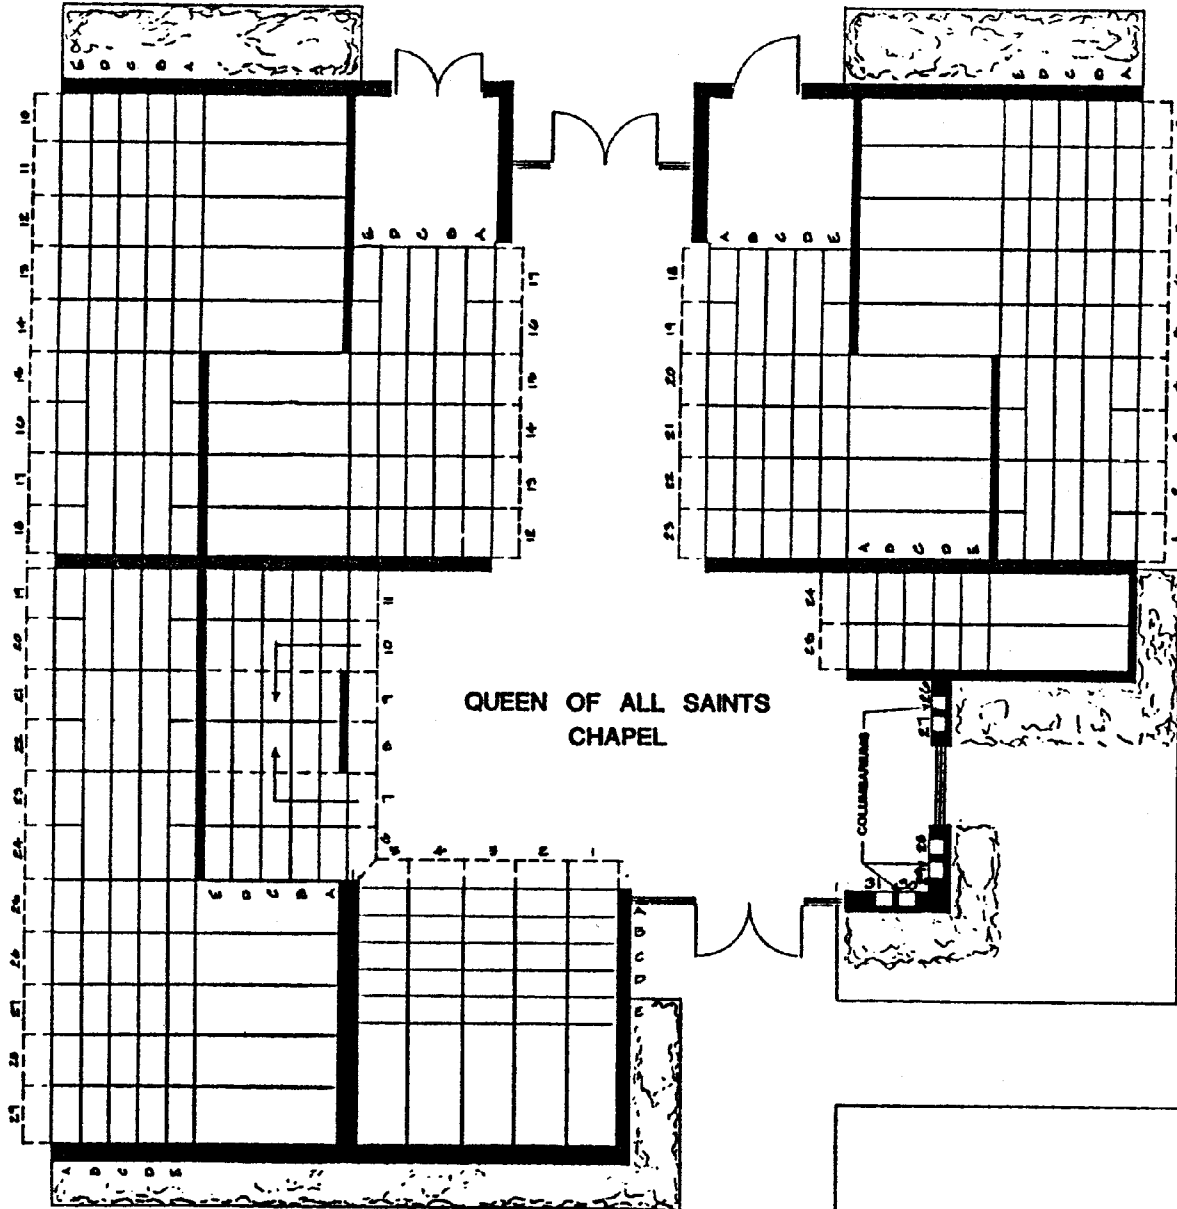

CEMETERY HOURS
8 AM to 5 PM
MAUSOLEUM BUILDINGS
CLOSE 1/2 EARLIER.

LEGEND

- E = 5th level
- D = 4th level
- C = 3rd level
- B = 2nd level
- A = 1st level

QUEEN OF ALL SAINTS GARDEN

QUEEN OF ALL SAINTS GARDEN

CHAPEL MAUSOLEUM

CHAPEL MAUSOLEUM
QUEEN OF ALL SAINTS
CEMETERY (631) 234-8297
115 WHEELER ROAD
CENTRAL ISLIP NY 11722

RANGE: _____ Tier & Crypt (Niche): _____

QUEEN OF ALL SAINTS
CEMETERY