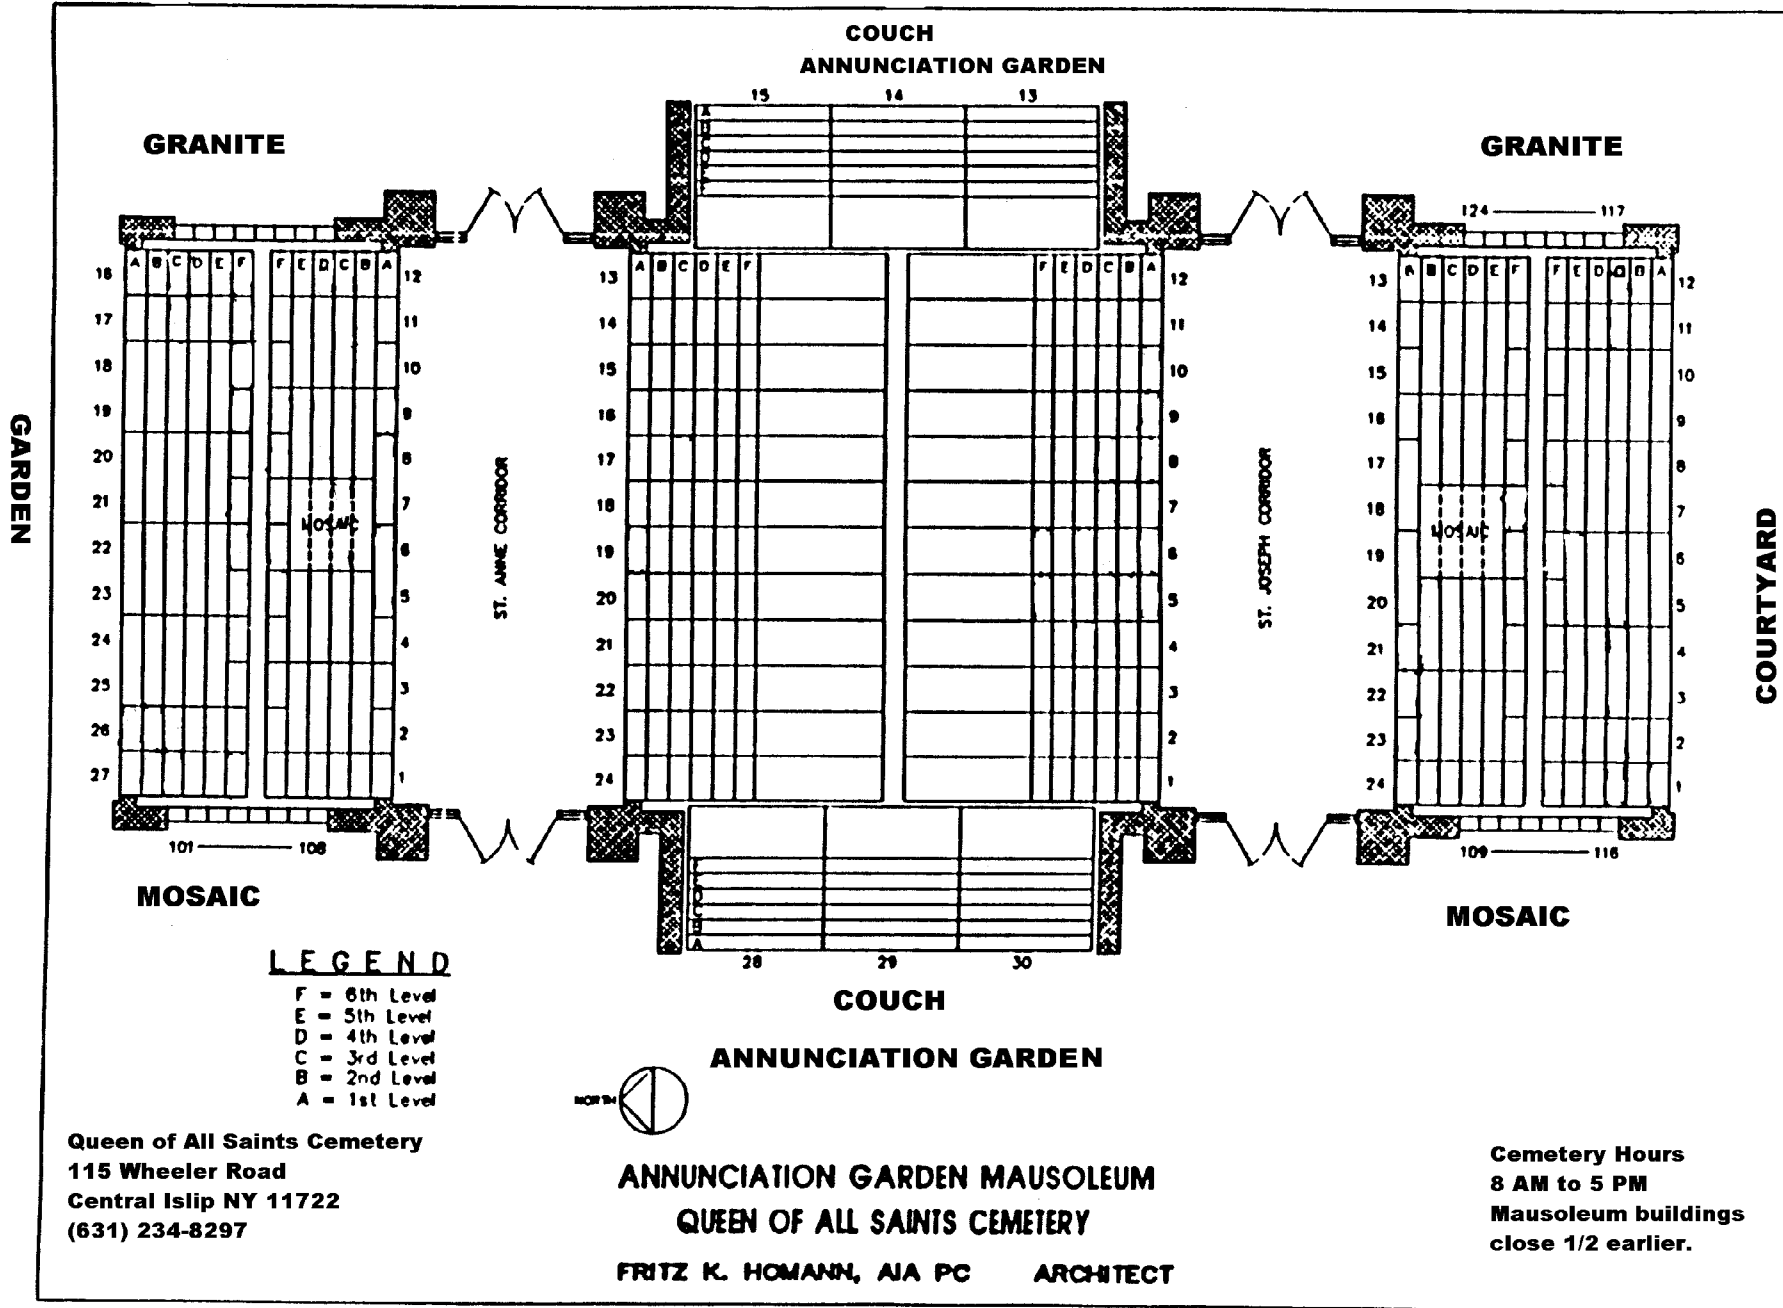

Maps Below:

Queen of All Saints Chapel Mausoleum

Annunciation Garden Mausoleum

CEMETERY HOURS
8 AM to 5 PM
MAUSOLEUM BUILDINGS
CLOSE 1/2 EARLIER.

LEGEND

- E = 5th level
- D = 4th level
- C = 3rd level
- B = 2nd level
- A = 1st level

QUEEN OF ALL SAINTS
CEMETERY

MAUSOLEUM ANNUNCIATION GARDEN RANGE: _____ TIER & CRYPT(NICHE): _____

LEGEND
 F = 6th Level
 E = 5th Level
 D = 4th Level
 C = 3rd Level
 B = 2nd Level
 A = 1st Level

Queen of All Saints Cemetery
 115 Wheeler Road
 Central Islip NY 11722
 (631) 234-8297