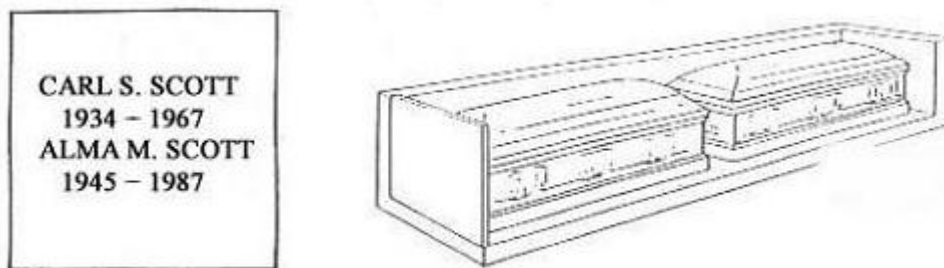

A Side-by-Side Companion Crypt has the one large crypt cover at the opening.

**SS = Side by Side Companion Placement Permitted**

---

A single crypt has a cover smaller than the one above with the name centered on cover.

**S = Single Crypt Placement Permitted**

---

A True Companion Crypt (or tandem) has a cover that is the same as the one above with two names off center on cover.

**S = True Companion Placement Permitted**