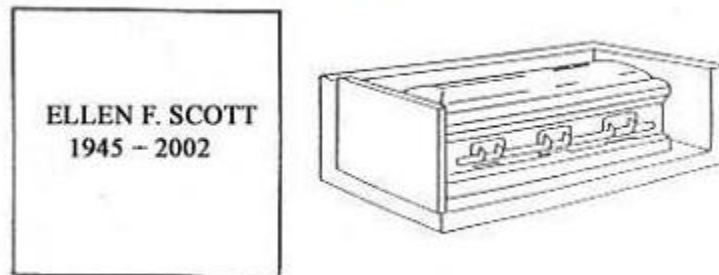

A Side-by-Side Companion Crypt has the one large crypt cover at the opening.

**SS = Side by Side Companion Placement Permitted**

---

A single crypt has a cover smaller than the one above with the name centered on cover.

**S = Single Crypt Placement Permitted**

---

A True Companion Crypt (or tandem) has a cover that is the same as the one above with two names off center on cover.

**S = True Companion Placement Permitted**