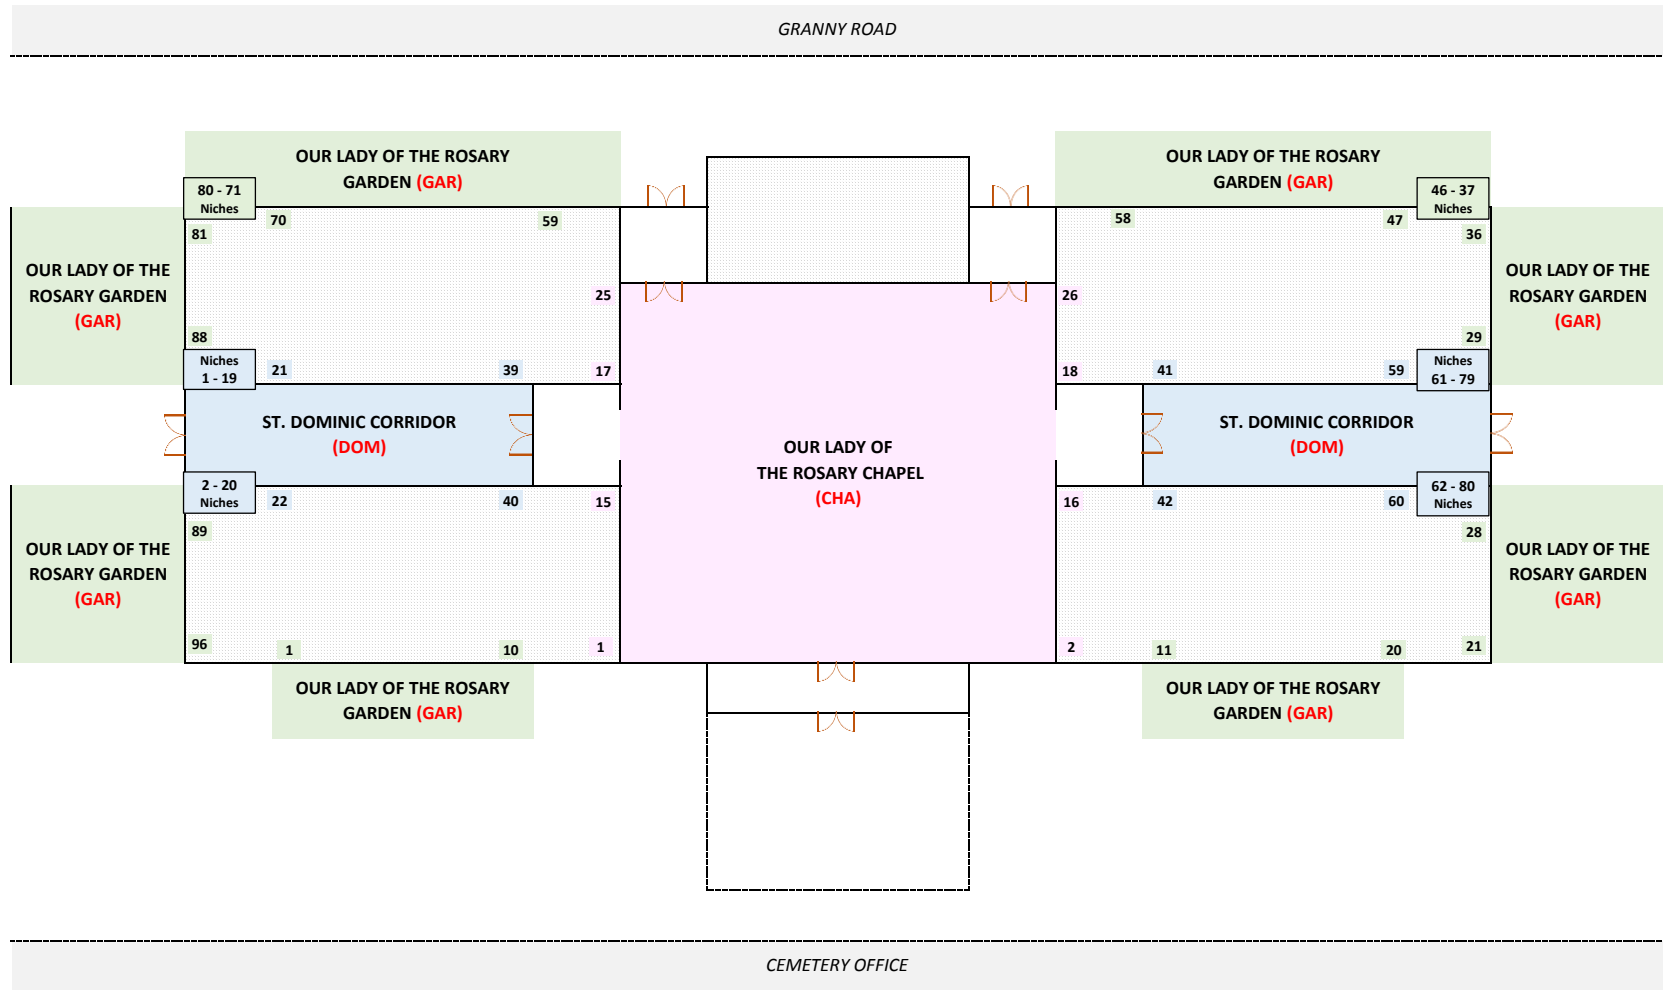

Holy Sepulchre Cemetery

Our Lady of the Rosary Chapel Mausoleum (OLR)

Locate a Loved One
Scan QR Code with your mobile device to access the search tool

Corridor	Section Abbreviation	Corridor Abbreviation
Our Lady of the Rosary Chapel	OLR	CHA
St. Dominic Corridor	OLR	DOM
Our Lady of the Rosary Garden	OLR	GAR

Mausoleum Buildings Open

8AM to 4:30PM Daily